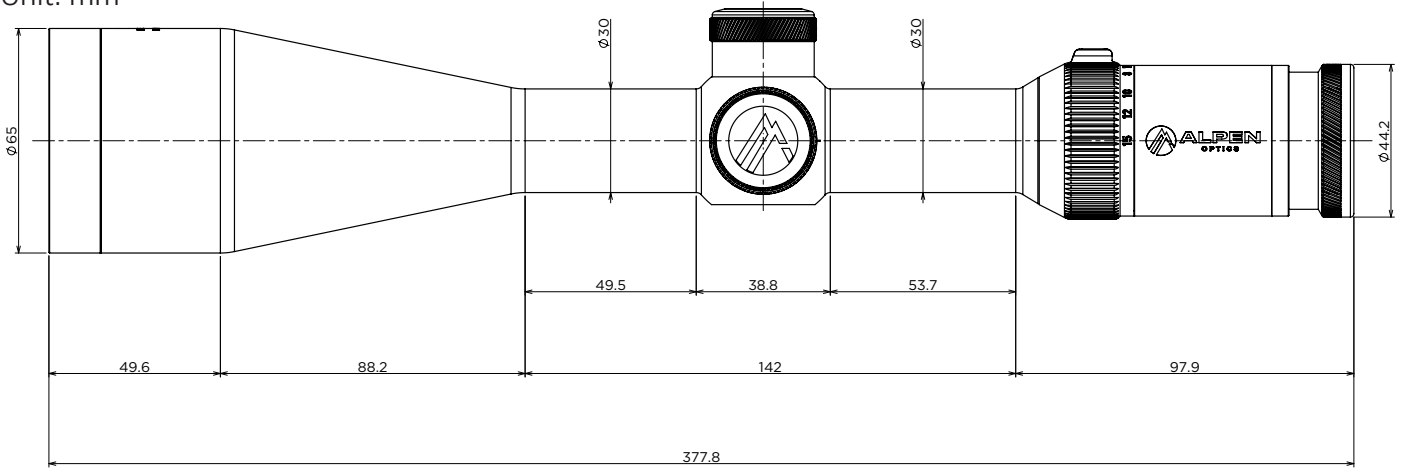

— 2.5–15x56 A4

Unit: mm

FOV

A 20 : 1

DISCOVER THE DIFFERENCE