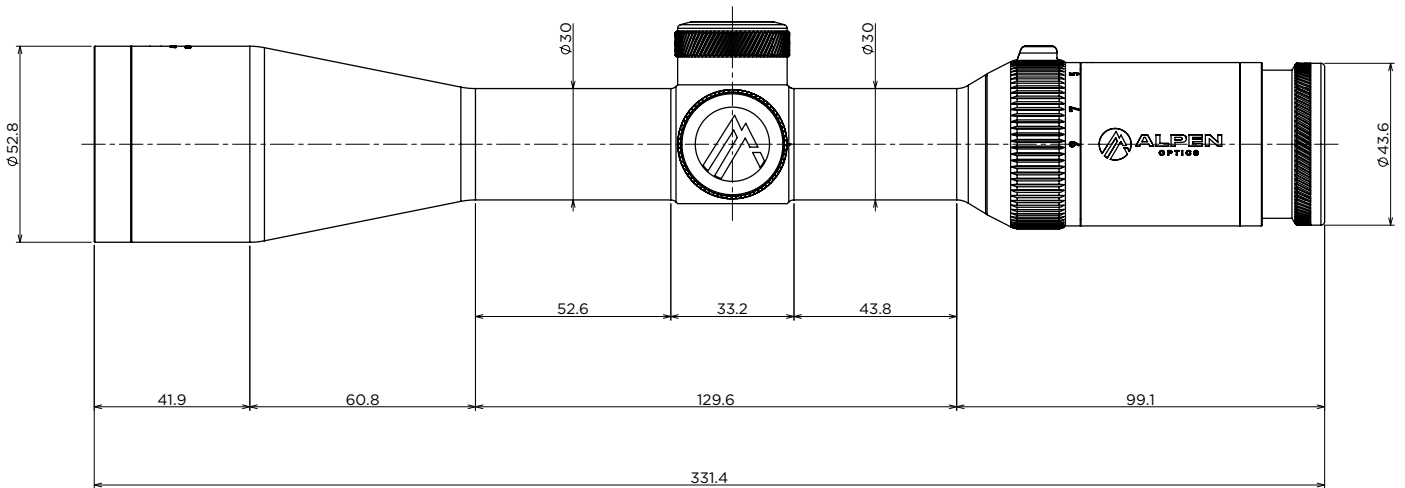

— 1.5–9x45 A4

Unit: mm

FOV

A 20:1

DISCOVER THE DIFFERENCE