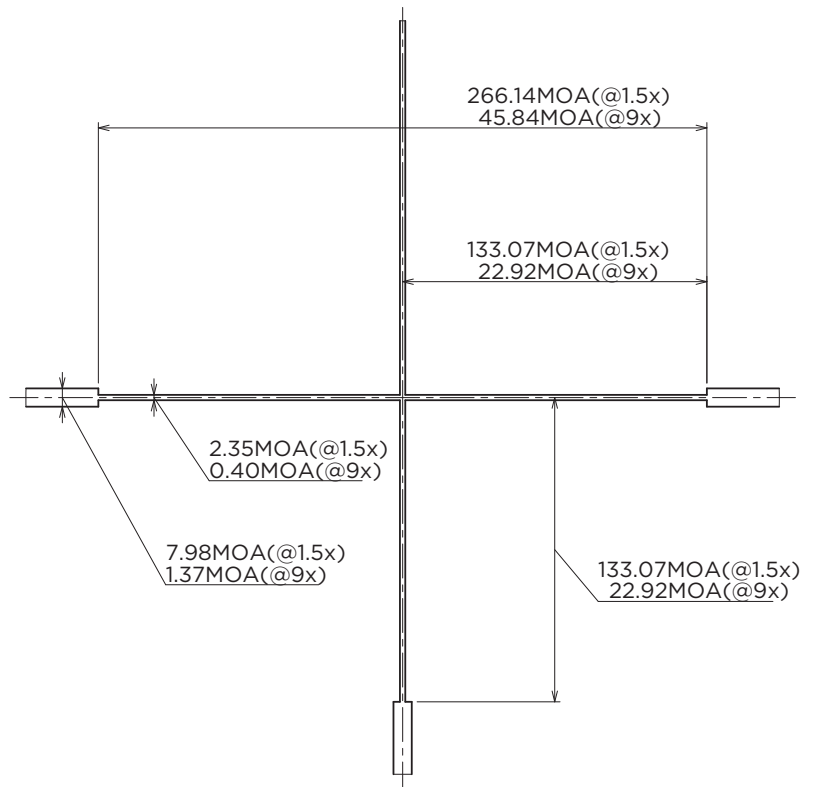

— 1.5–9x45 A4

Unit: mm

FOV

A 20:1

DISCOVER THE DIFFERENCE